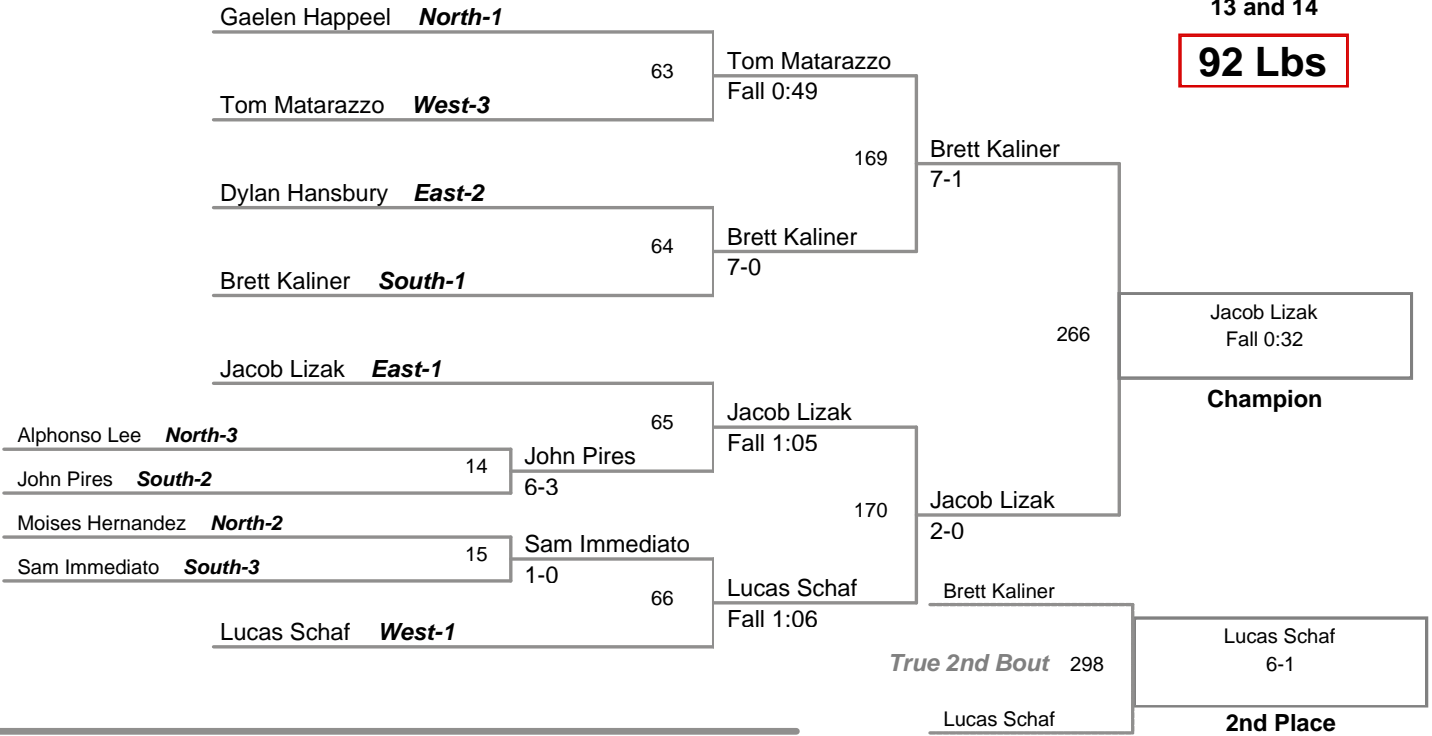

BYE -

Consy Winner

BYE

3rd Place

2012 PJW Area XI
13 and 14

77 Lbs

87 Lbs

92 Lbs

97 Lbs

102 Lbs

107 Lbs

117 Lbs

132 Lbs

140 Lbs

147 Lbs

157 Lbs