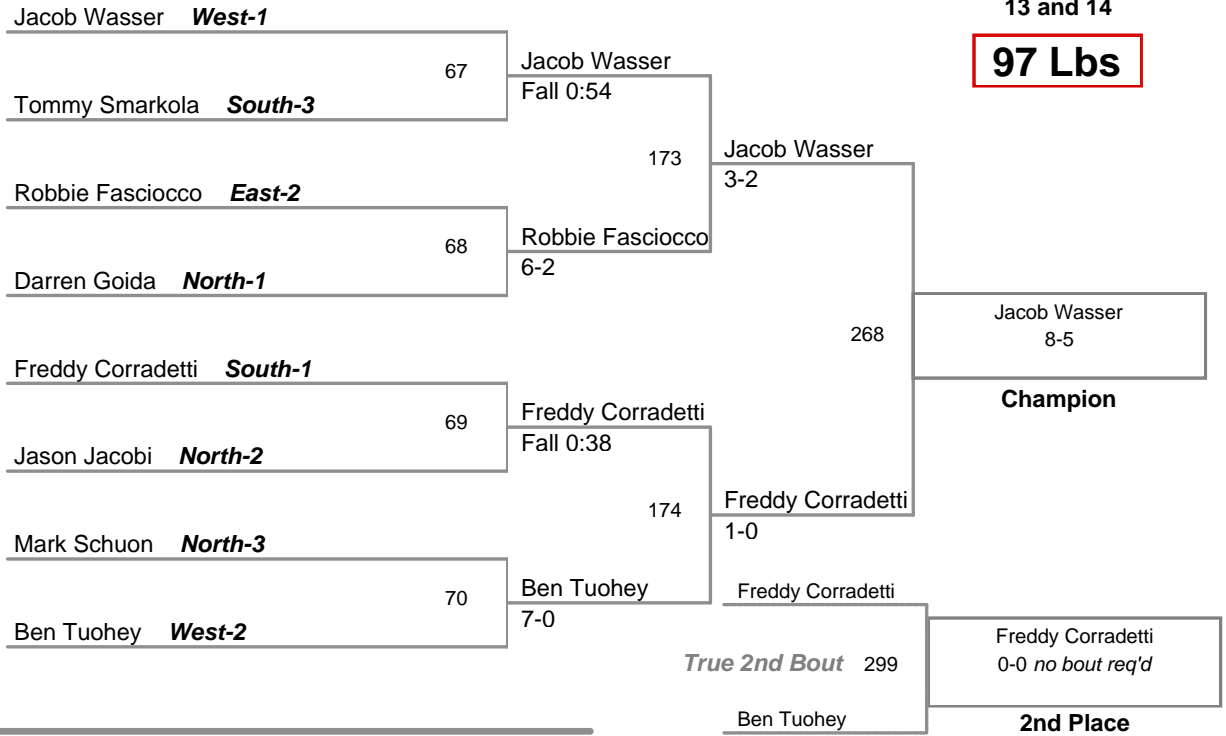

Bye Bye
BYE

Shane Muntz
BYE

Shane Muntz **West-1**

323

Shane Muntz
Forfeit

Champion

Anthony Reginelli
BYE

2nd Place

BYE -

Consy Winner

BYE

3rd Place

2012 PJW Area XI
13 and 14

77 Lbs

87 Lbs

92 Lbs

97 Lbs

102 Lbs

107 Lbs

117 Lbs

132 Lbs

140 Lbs

147 Lbs

157 Lbs